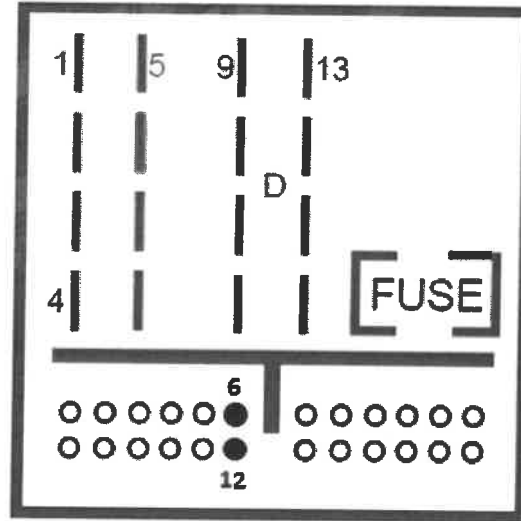

# INSTALLATION DETAILS

## VOLKSWAGEN T6 CAMERA INPUT

**ADP-VWT6**

**White (Video):**

**Pin 6**

**Black (Video Ground):**

**Pin 12**