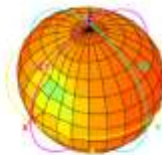

### 3D Test Data(Cable 20cm)

Freq. / Chan.	Color
600MHz	Red
700MHz	Blue
824MHz	Green
960MHz	Magenta
1.71GHz	Cyan
1.88GHz	Yellow
2.17GHz	Black
2.4GHz	Purple
2.7GHz	Dark Blue
3.4GHz	Teal
3.6GHz	Brown
3.8GHz	Light Blue
4.4GHz	Dark Green
5.1GHz	Pink
5.5GHz	Orange
5.85GHz	Dark Red

# Total\_Gain (dBi)

Total\_3D\_Top View\_600MHz

Total\_3D\_Front View\_600MHz

Total\_3D\_Left View\_600MHz

Total\_3D\_Side View 1\_800MHz

Total\_3D\_Top View\_700MHz

Total\_3D\_Front View\_700MHz

Total\_3D\_Left View\_700MHz

Total\_3D\_Side View 1\_700MHz

Total\_3D\_Top View\_824MHz

Total\_3D\_Front View\_824MHz

Total\_3D\_Left View\_824MHz

Total\_3D\_Side View 1\_824MHz

Total\_3D\_Top View\_990MHz

Total\_3D\_Front View\_990MHz

Total\_3D\_Left View\_990MHz

Total\_3D\_Side View\_1\_990MHz

Total\_3D\_Top View\_1.71GHz

Total\_3D\_Front View\_1.71GHz

Total\_3D\_Left View\_1.71GHz

Total\_3D\_Side View\_1\_1.71GHz

Total\_3D\_Top View\_1.88GHz