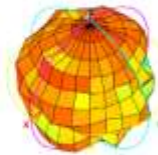

Total\_3D\_Top View\_3.8GHz

Total\_3D\_Front View\_3.8GHz

Total\_3D\_Left View\_3.8GHz

Total\_3D\_Side View 1\_3.8GHz

Total\_3D\_Top View\_4.4GHz

Total\_3D\_Front View\_4.4GHz

Total\_3D\_Left View\_4.4GHz

Total\_3D\_Side View 1\_4.4GHz

Total\_3D\_Top View\_5.1GHz

Total\_3D\_Front View\_5.1GHz

Total\_3D\_Left View\_5.1GHz

Total\_3D\_Side View 1\_5.1GHz

Total\_3D\_Top View\_5.5GHz

Total\_3D\_Front View\_5.5GHz

Total\_3D\_Left View\_5.5GHz

Total\_3D\_Side View 1\_5.5GHz