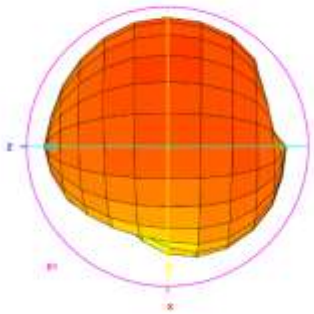

Total_3D_Front View_600MHz