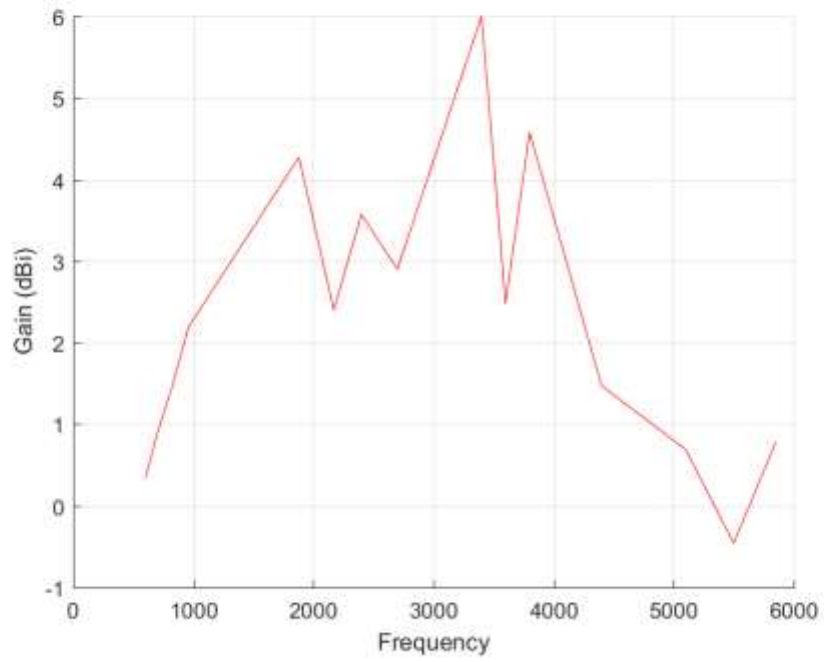

Total_Gain (dBi)

Total_3D_Top View_600MHz