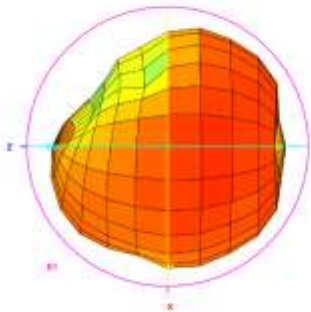

# Total\_Gain (dBi)

Total\_3D\_Top View\_600MHz

Total\_3D\_Front View\_600MHz

Total\_3D\_Left View\_600MHz

Total\_3D\_Side View 1\_800MHz

Total\_3D\_Top View\_700MHz

Total\_3D\_Front View\_700MHz

Total\_3D\_Left View\_700MHz

Total\_3D\_Side View 1\_700MHz

Total\_3D\_Top View\_824MHz

Total\_3D\_Front View\_824MHz

Total\_3D\_Left View\_824MHz

Total\_3D\_Side View 1\_824MHz

Total\_3D\_Top View\_990MHz

Total\_3D\_Front View\_990MHz

Total\_3D\_Left View\_990MHz

Total\_3D\_Side View\_1\_990MHz

Total\_3D\_Top View\_1.71GHz

Total\_3D\_Front View\_1.71GHz

Total\_3D\_Left View\_1.71GHz

Total\_3D\_Side View\_1\_1.71GHz

Total\_3D\_Top View\_1.88GHz