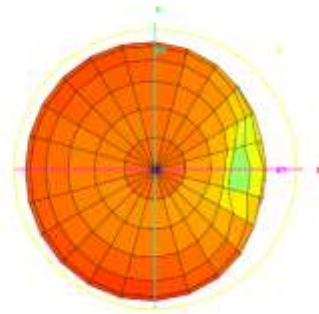

# 3D Test Photo

### 3D Test Data(Cable 20cm)

Freq. / Chan.	Color
600MHz	Red
700MHz	Blue
824MHz	Green
960MHz	Magenta
1.71GHz	Cyan
1.88GHz	Yellow
2.17GHz	Black
2.4GHz	Purple
2.7GHz	Dark Blue
3.4GHz	Teal
3.6GHz	Brown
3.8GHz	Light Blue
4.4GHz	Dark Green
5.1GHz	Pink
5.5GHz	Orange
5.85GHz	Dark Red

# Total\_Gain (dBi)

Total\_3D\_Top View\_600MHz

Total\_3D\_Front View\_600MHz

Total\_3D\_Left View\_600MHz

Total\_3D\_Side View 1\_800MHz

Total\_3D\_Top View\_700MHz

Total\_3D\_Front View\_700MHz

Total\_3D\_Left View\_700MHz

Total\_3D\_Side View 1\_700MHz

Total\_3D\_Top View\_824MHz

Total\_3D\_Front View\_824MHz

Total\_3D\_Left View\_824MHz

Total\_3D\_Side View 1\_824MHz

Total\_3D\_Top View\_990MHz

Total\_3D\_Front View\_990MHz