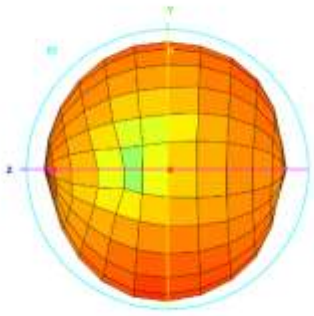

# Total\_Gain (dBi)

Total\_3D\_Top View\_600MHz

Total\_3D\_Front View\_600MHz

Total\_3D\_Left View\_600MHz

Total\_3D\_Side View 1\_800MHz

Total\_3D\_Top View\_700MHz

Total\_3D\_Front View\_700MHz

Total\_3D\_Left View\_700MHz

Total\_3D\_Side View 1\_700MHz

Total\_3D\_Top View\_824MHz

Total\_3D\_Front View\_824MHz

Total\_3D\_Left View\_824MHz

Total\_3D\_Side View 1\_824MHz

Total\_3D\_Top View\_990MHz

Total\_3D\_Front View\_990MHz

Total\_3D\_Left View\_990MHz

Total\_3D\_Side View\_1\_990MHz

Total\_3D\_Top View\_1.71GHz

Total\_3D\_Front View\_1.71GHz

Total\_3D\_Left View\_1.71GHz

Total\_3D\_Side View\_1\_1.71GHz

Total\_3D\_Top View\_1.88GHz