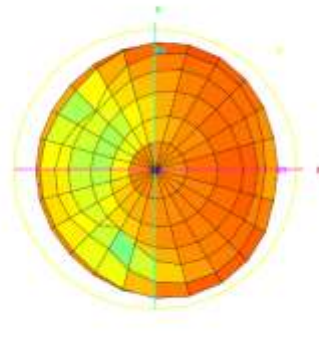

### 3D Test Data(Cable 20cm)

Freq. / Chan.	Color
600MHz	Red
700MHz	Blue
824MHz	Green
960MHz	Magenta
1.71GHz	Cyan
1.88GHz	Yellow
2.17GHz	Black
2.4GHz	Purple
2.7GHz	Dark Blue
3.4GHz	Teal
3.6GHz	Brown
3.8GHz	Light Blue
4.4GHz	Dark Green
5.1GHz	Pink
5.5GHz	Orange
5.85GHz	Dark Red

# Total\_Gain (dBi)

Total\_3D\_Top View\_600MHz

Total\_3D\_Front View\_600MHz

Total\_3D\_Left View\_600MHz

Total\_3D\_Side View 1\_800MHz

Total\_3D\_Top View\_700MHz

Total\_3D\_Front View\_700MHz

Total\_3D\_Left View\_700MHz

Total\_3D\_Side View 1\_700MHz

Total\_3D\_Top View\_824MHz

Total\_3D\_Front View\_824MHz

Total\_3D\_Left View\_824MHz

Total\_3D\_Side View 1\_824MHz

Total\_3D\_Top View\_990MHz

Total\_3D\_Front View\_990MHz

Total\_3D\_Left View\_990MHz

Total\_3D\_Side View\_1\_990MHz

Total\_3D\_Top View\_1.71GHz

Total\_3D\_Front View\_1.71GHz

Total\_3D\_Left View\_1.71GHz

Total\_3D\_Side View\_1\_1.71GHz

Total\_3D\_Top View\_1.88GHz