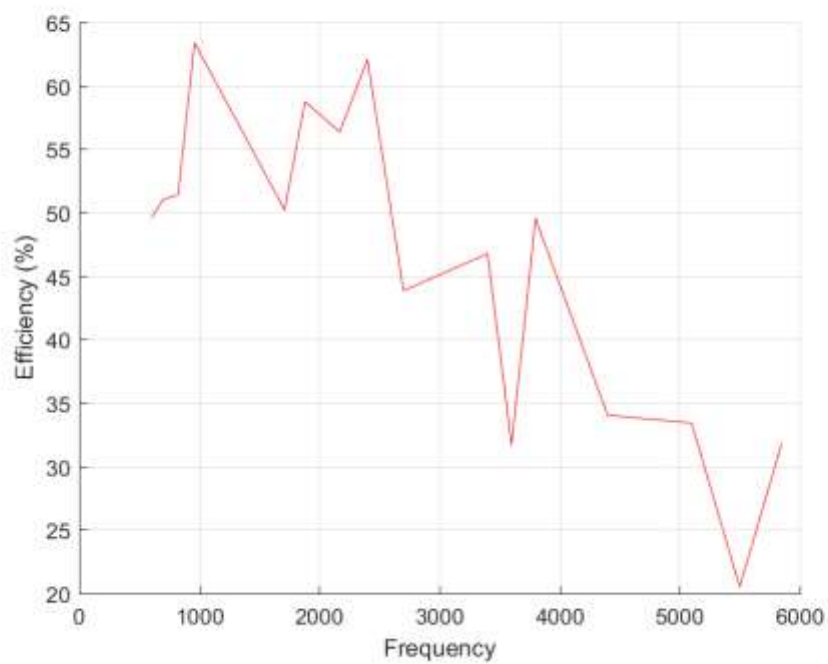

3D Test Data(Cable 20cm)

Freq. / Chan.	Color
600MHz	Red
700MHz	Blue
824MHz	Green
960MHz	Magenta
1.71GHz	Cyan
1.88GHz	Yellow
2.17GHz	Black
2.4GHz	Purple
2.7GHz	Dark Blue
3.4GHz	Teal
3.6GHz	Brown
3.8GHz	Light Blue
4.4GHz	Dark Green
5.1GHz	Pink
5.5GHz	Orange
5.85GHz	Dark Red