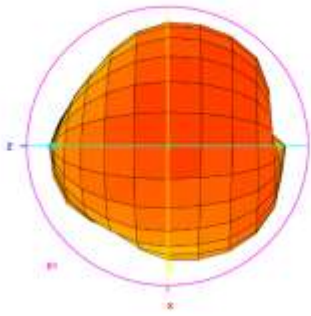

# Total\_Gain (dBi)

Total\_3D\_Top View\_600MHz

Total\_3D\_Front View\_600MHz

Total\_3D\_Left View\_600MHz

Total\_3D\_Side View 1\_800MHz

Total\_3D\_Top View\_700MHz

Total\_3D\_Front View\_700MHz

Total\_3D\_Left View\_700MHz

Total\_3D\_Side View 1\_700MHz

Total\_3D\_Top View\_824MHz

Total\_3D\_Front View\_824MHz

Total\_3D\_Left View\_824MHz

Total\_3D\_Side View 1\_824MHz

Total\_3D\_Top View\_990MHz

Total\_3D\_Front View\_990MHz

Total\_3D\_Left View\_990MHz

Total\_3D\_Side View\_1\_990MHz

Total\_3D\_Top View\_1.71GHz

Total\_3D\_Front View\_1.71GHz

Total\_3D\_Left View\_1.71GHz

Total\_3D\_Side View\_1\_1.71GHz

Total\_3D\_Top View\_1.88GHz