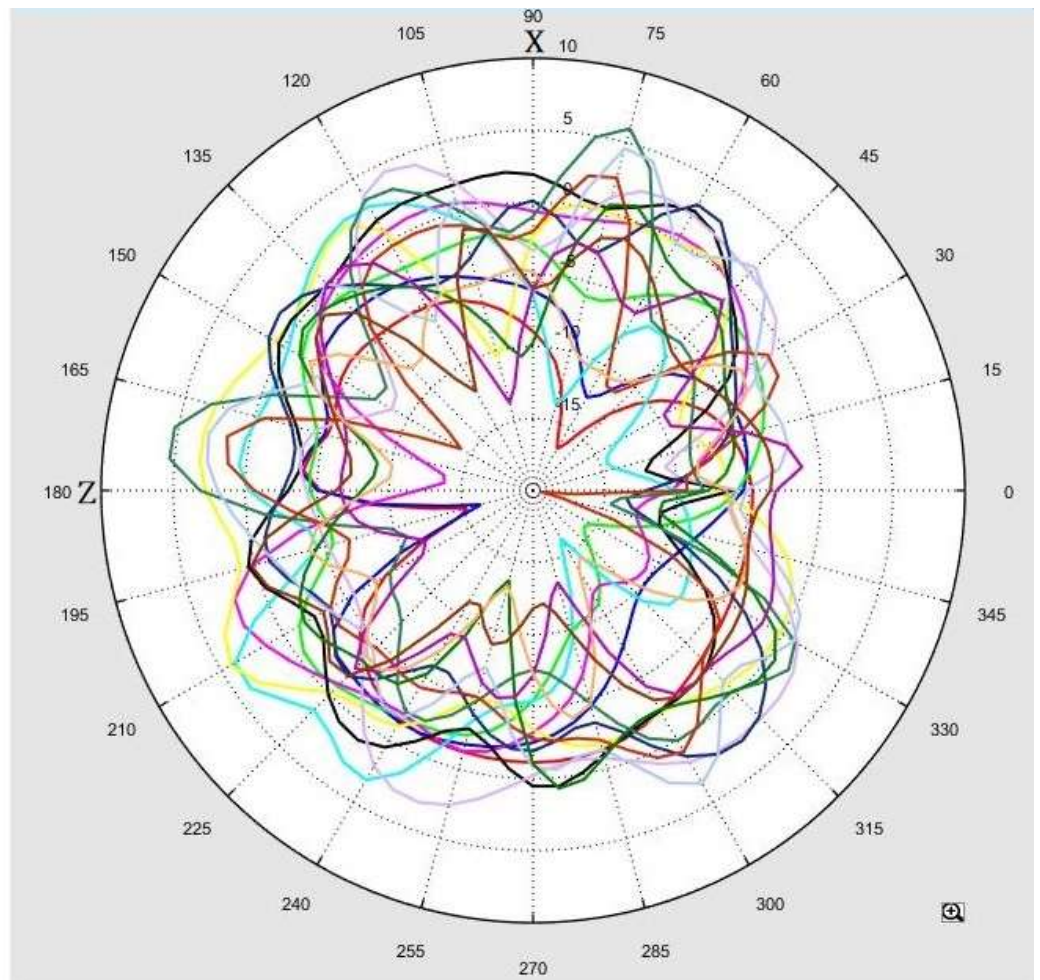

## Specification

1. Product Type: 5G Adhesive mount Antenna
2. Part No.: 202-999
3. Frequency: 600~6000 MHz
4. VSWR: 2.0:1
5. Gain: 2.5dBi
6. Bandwidth:  $\leq 360$  MHz
7. Polarization: Linear Polarization
8. Directivity: Directional Antenna

# Test Data (Return Loss & VSWR)

# 3D Test Photo

### 3D Test Data(Cable 20cm)

Freq. / Chan.	Color
600MHz	Red
700MHz	Blue
824MHz	Green
960MHz	Magenta
1.71GHz	Cyan
1.88GHz	Yellow
2.17GHz	Black
2.4GHz	Purple
2.7GHz	Dark Blue
3.4GHz	Teal
3.6GHz	Brown
3.8GHz	Light Blue
4.4GHz	Dark Green
5.1GHz	Pink
5.5GHz	Orange
5.85GHz	Dark Red