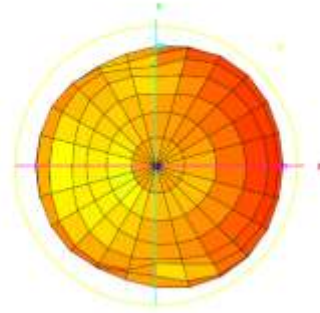

# Total\_Gain (dBi)

Total\_3D\_Top View\_600MHz

Total\_3D\_Front View\_600MHz

Total\_3D\_Left View\_600MHz

Total\_3D\_Side View 1\_800MHz

Total\_3D\_Top View\_700MHz

Total\_3D\_Front View\_700MHz

Total\_3D\_Left View\_700MHz

Total\_3D\_Side View 1\_700MHz

Total\_3D\_Top View\_824MHz

Total\_3D\_Front View\_824MHz

Total\_3D\_Left View\_824MHz

Total\_3D\_Side View 1\_824MHz

Total\_3D\_Top View\_990MHz

Total\_3D\_Front View\_990MHz

Total\_3D\_Left View\_990MHz

Total\_3D\_Side View\_1\_990MHz

Total\_3D\_Top View\_1.71GHz

Total\_3D\_Front View\_1.71GHz

Total\_3D\_Left View\_1.71GHz

Total\_3D\_Side View\_1\_1.71GHz

Total\_3D\_Top View\_1.88GHz

Total\_3D\_Front View\_1.88GHz

Total\_3D\_Left View\_1.88GHz

Total\_3D\_Side View\_1.88GHz

Total\_3D\_Top View\_2.17GHz

Total\_3D\_Front View\_2.17GHz

Total\_3D\_Left View\_2.17GHz

Total\_3D\_Side View\_2.17GHz