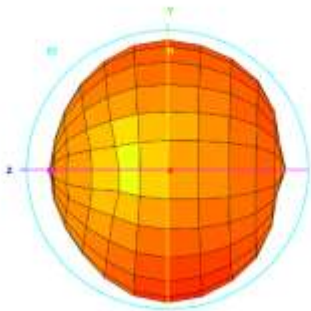

# Total\_Gain (dBi)

Total\_3D\_Top View\_600MHz

Total\_3D\_Front View\_600MHz

Total\_3D\_Left View\_600MHz

Total\_3D\_Side View 1\_800MHz

Total\_3D\_Top View\_700MHz

Total\_3D\_Front View\_700MHz

Total\_3D\_Left View\_700MHz

Total\_3D\_Side View 1\_700MHz

Total\_3D\_Top View\_824MHz

Total\_3D\_Front View\_824MHz

Total\_3D\_Left View\_824MHz

Total\_3D\_Side View 1\_824MHz

Total\_3D\_Top View\_990MHz

Total\_3D\_Front View\_990MHz

Total\_3D\_Left View\_990MHz

Total\_3D\_Side View\_1\_990MHz

Total\_3D\_Top View\_1.71GHz

Total\_3D\_Front View\_1.71GHz

Total\_3D\_Left View\_1.71GHz

Total\_3D\_Side View\_1\_1.71GHz

Total\_3D\_Top View\_1.88GHz