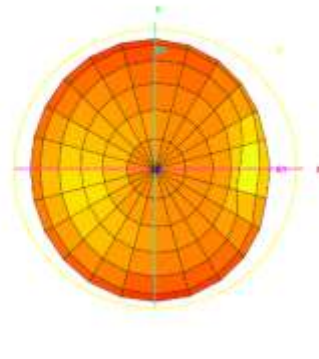

### 3D Test Data(Cable 20cm)

Freq. / Chan.	Color
600MHz	Red
700MHz	Blue
824MHz	Green
960MHz	Magenta
1.71GHz	Cyan
1.88GHz	Yellow
2.17GHz	Black
2.4GHz	Purple
2.7GHz	Dark Blue
3.4GHz	Teal
3.6GHz	Brown
3.8GHz	Light Blue
4.4GHz	Dark Green
5.1GHz	Pink
5.5GHz	Orange
5.85GHz	Dark Red

# Total\_Gain (dBi)

Total\_3D\_Top View\_600MHz

Total\_3D\_Front View\_600MHz

Total\_3D\_Left View\_600MHz

Total\_3D\_Side View 1\_800MHz

Total\_3D\_Top View\_700MHz

Total\_3D\_Front View\_700MHz

Total\_3D\_Left View\_700MHz

Total\_3D\_Side View 1\_700MHz

Total\_3D\_Top View\_824MHz

Total\_3D\_Front View\_824MHz

Total\_3D\_Left View\_824MHz

Total\_3D\_Side View 1\_824MHz

Total\_3D\_Top View\_990MHz

Total\_3D\_Front View\_990MHz

Total\_3D\_Left View\_990MHz

Total\_3D\_Side View\_1\_990MHz

Total\_3D\_Top View\_1.71GHz

Total\_3D\_Front View\_1.71GHz

Total\_3D\_Left View\_1.71GHz

Total\_3D\_Side View\_1\_1.71GHz

Total\_3D\_Top View\_1.88GHz